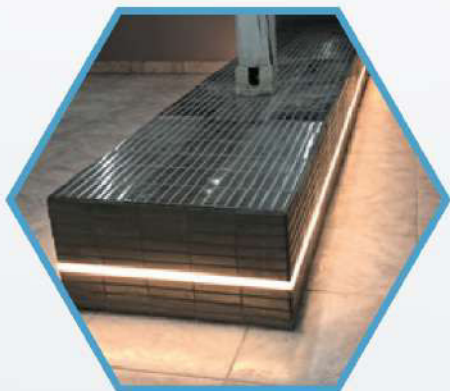

Artikel Nr.	lm/m	gW ww nw cw Lichtfarbe	DC 24V VDC	W/m	Pitch	Segmente/m	LED/Seg.	trennbar alle	LED/m	Led's/Rolle	Chip Type	€ Preis/Rolle
LS24gw10XS	ca.750	2400K	24VDC	9,6Watt	2,86mm	50	7	2cm	350	1750	2110SMD	169,90 €
LS24ww10XS	ca.822	3000K	24VDC	9,6Watt	2,86mm	50	7	2cm	350	1750	2110SMD	169,90 €
LS24nw10XS	ca.860	4000K	24VDC	9,6Watt	2,86mm	50	7	2cm	350	1750	2110SMD	169,90 €
LS24cw10XS	ca.870	6000K	24VDC	9,6Watt	2,86mm	50	7	2cm	350	1750	2110SMD	169,90 €

-20°C
+45°C
+55°C
3,5cm
-
IP20
120°